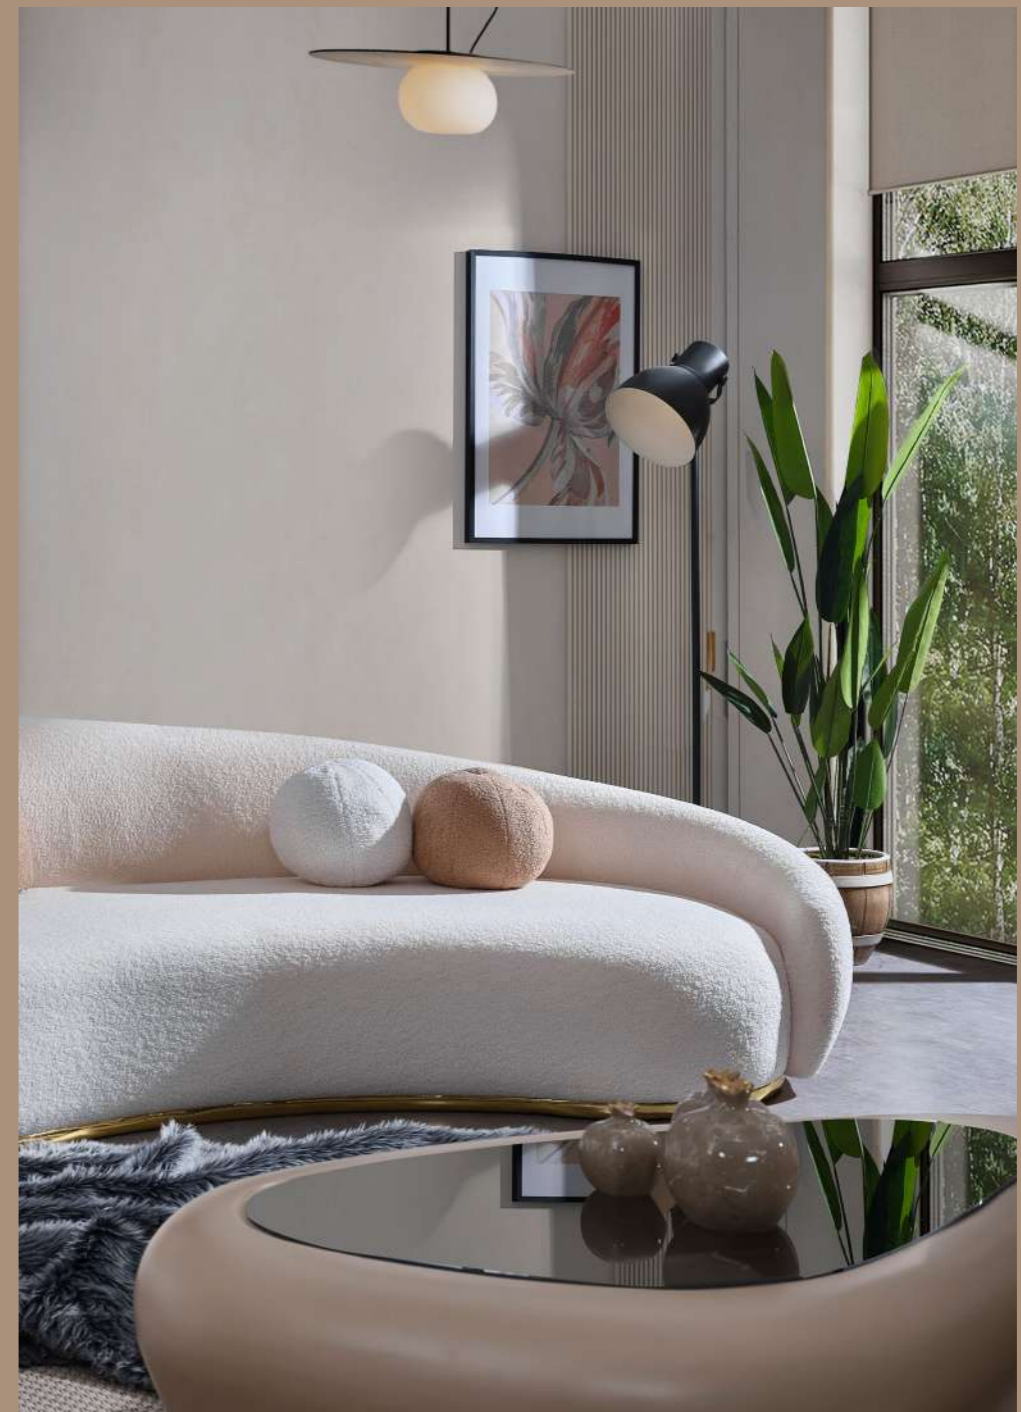

**Modern
furniture
interiors
design.**

NINETY. INTERIORS

NINETY. INTERIORS

**perfect designs that combine
quality with art**

Modern sofa design refers to the style of sofas that are characterized by clean, simple lines and a minimalist aesthetic. These types of sofas often feature straight edges, geometric shapes, and a lack of ornamentation, and they may be made of a variety of materials including leather, fabric, and metal. They often have a sleek, contemporary look and feel. Some examples of modern sofa designs include the "Le Corbusier" style, the "Eames" style and the "Nelson" style. They often feature functional elements such as reclining mechanisms, built-in storage, and adjustable headrests. Some of them are modular and can be transformed into different configurations.

NINETY. INTERIORS

MODERN TOUCHES

It combines with stylish and high quality textures with its unique design identity.

- **Modern details**

A sofa is a prominent piece of furniture in any room, and as such, it can play a significant role in home decor. When decorating with a sofa, the color, style, and size of the piece should be considered in relation to the overall design scheme of the room.

OLIVIA SOFA SET

ELEGANT DETAILS

OLIVIA
COLLECTION

NINETY. INTERIORS

STYLISH DESIGN

A STYLISH SOFA REFERS TO A COUCH OR SEATING PIECE THAT IS DESIGNED WITH A MODERN OR CONTEMPORARY AESTHETIC IN MIND, RATHER THAN A MORE TRADITIONAL OR CLASSIC LOOK.

Stylish
collection

NINETY. INTERIORS

Olivia
sofa set

Elegant collection

The High Coast Quality
consists of lightweight

- Belgrad Corner sofa

A corner sofa is a type of seating furniture that is designed to fit into the corner of a room, making it a space-saving option. A stylish corner sofa would refer to one that has a modern or contemporary design, with clean lines, unique shapes, and bold colors or patterns. It may also include additional features such as reclining sections, built-in storage, or adjustable headrests